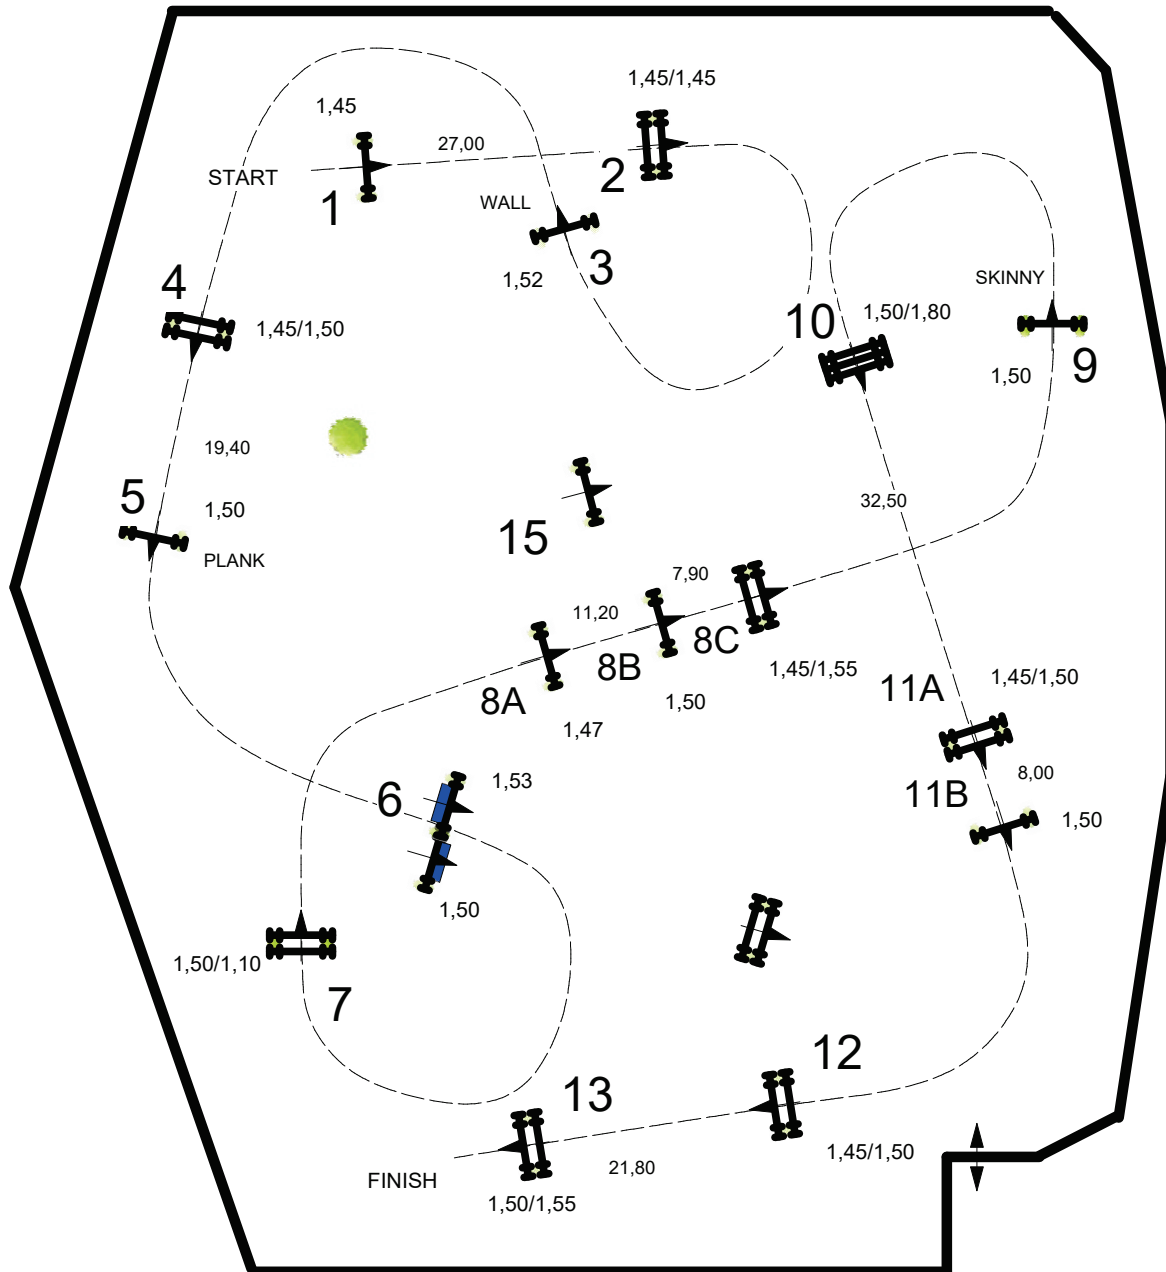

KENTUCKY SUMMER HORSESHOW

ROLEX STADIUM -

651 \$50,000 Rood & Riddle Grand Prix

- HEIGHT: National Std.
- SPEED: 375m/min
- FIRST ROUND: 1-13
- DISTANCE: _____m
- TIME ALLOWED: _____sec
- JUMP OFF: 1,2,3,4,15,11A,11B,13
- J/O DISTANCE: 320m
- J/O TIME ALLOWED: 52 sec